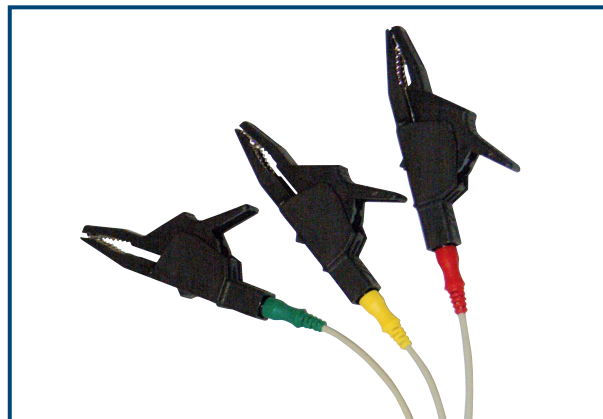

Pulsovet 3000-DS accessories

Set of 3 soft-clips for small animals
Item no. 60.00.10

Set of 3 soft-clamps for equine use
Item no. 60.00.20

Stethoscope tubing length 83 cm (33"), ideal for equine use
Item no. 60.00.50