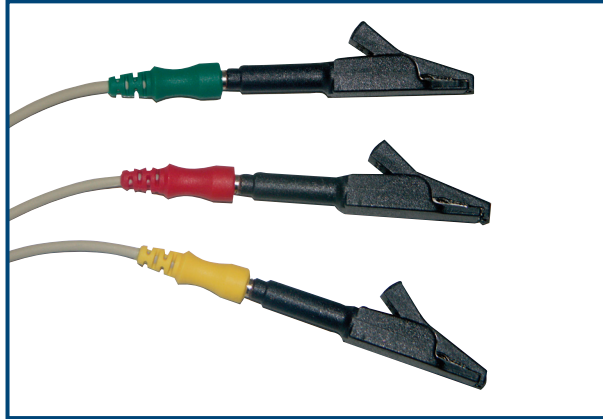

Pulsovet 3000-DS accessories

Set of 3 soft-clips for small animals
Item no. 60.00.10

Set of 3 soft-clamps for equine use
Item no. 60.00.20

Stethoscope tubing length 83 cm (33"), ideal for equine use
Item no. 60.00.50